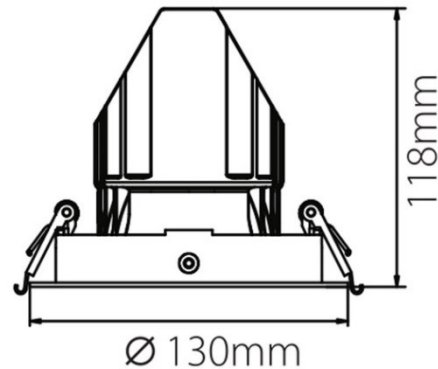

## Product Dimensions and Cut-out Information

Fitting Length (mm): Not Applicable

Diameter (mm): 130

Height (mm): 118

Cut-out Dimension (mm): 117

Dimension: